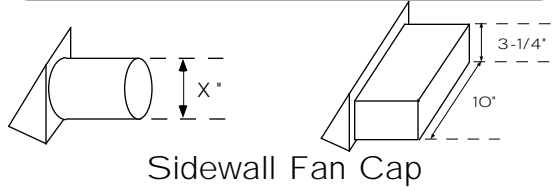

SIDEWALL FAN CAP — Are available for Stucco or Siding (Wood) applications. **DRYER VENTS** are similar, but with flapper inside, instead of screen.

Sidewall Fan Cap:

Part nr.	Description	pk	wt.
SFC-3S	3" Round Sidewall Fan Cap	bulk	1
SFC-4S	4" Round Sidewall Fan Cap	bulk	1
SFC-5S	5" Round Sidewall Fan Cap	bulk	1
SFC-6	6" Round Sidewall Fan Cap	bulk	1