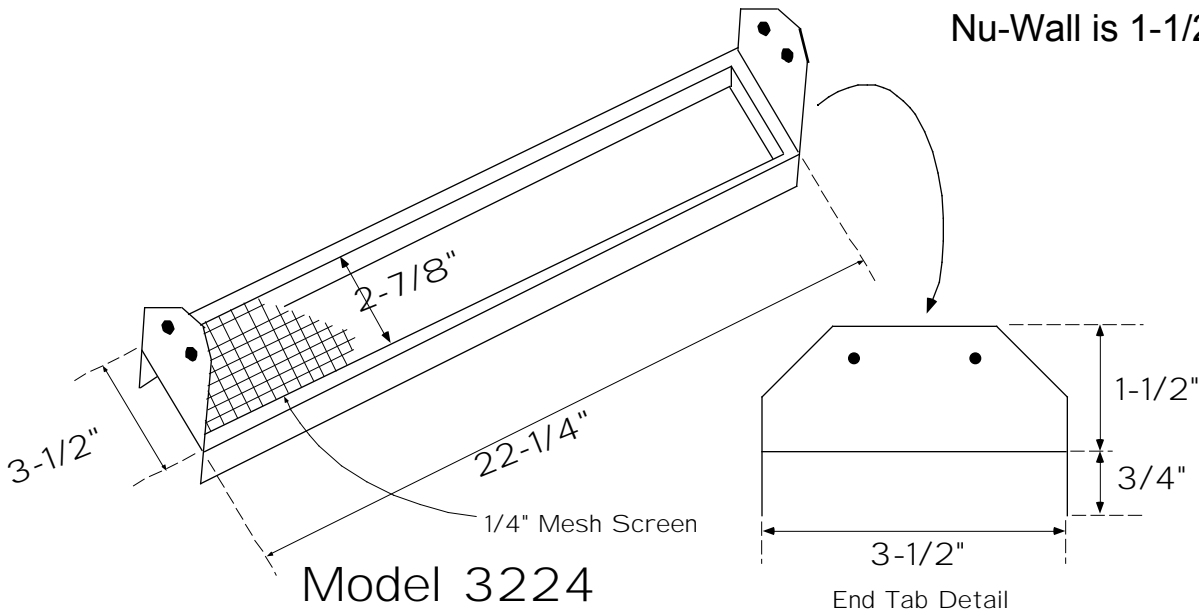

(209)874-2302
 FAX: (209)874-1884
 TOLL FREE: (800)223-6067

PLYCO Eave Vents

EAVE VENTS

Galvanized G-90 steel construction, with $\frac{1}{8}$ " or $\frac{1}{4}$ " mesh screen. Pre-punched for easy nailing, and sharp corners are clipped at a 45° angle for safety. For Stucco has a $\frac{3}{4}$ " deep flange, Nu-Wall is 1-1/2" deep.

**Free Area
 Approx.
 55 sq. in.**