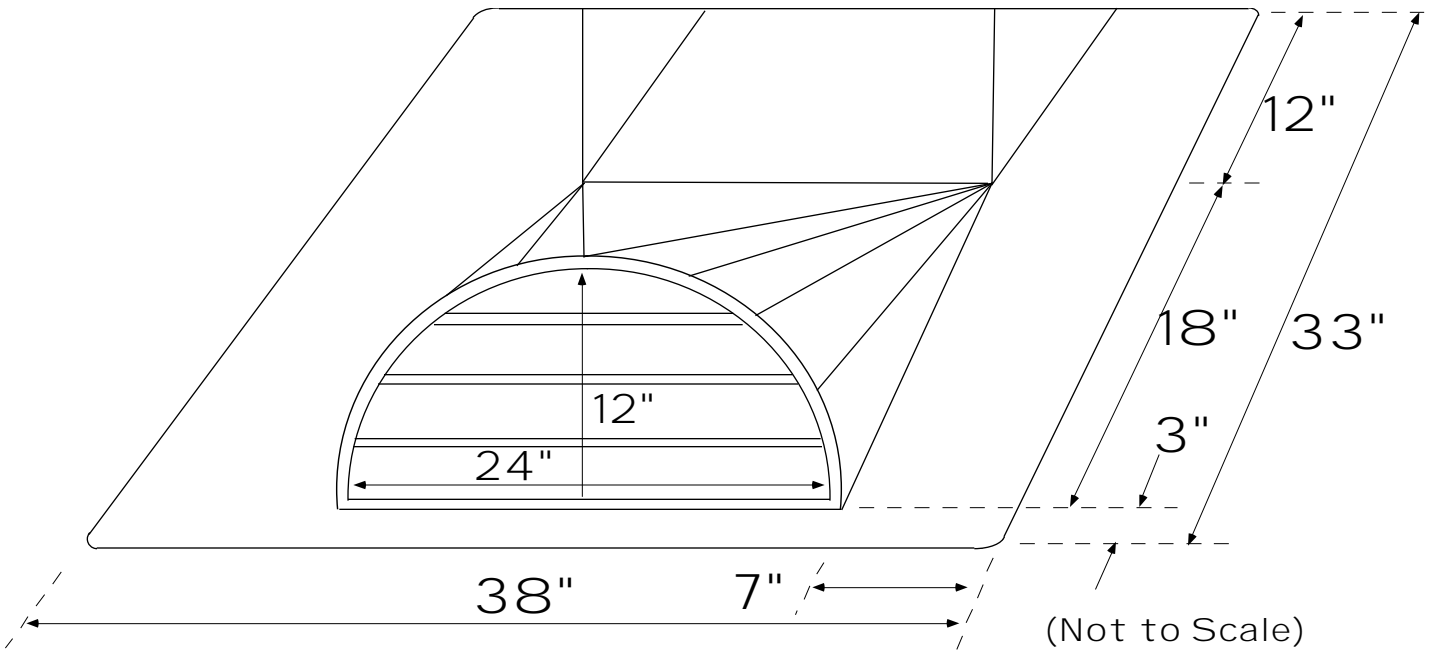

# 1224DS Dormer (Shake Base)

FREE AREA =  
130 sq. inches  
6/12 thru 8/12

24 x 12" Half-Round  
louver face

26 Ga. 1-Piece Shell  
1/4" mesh screen