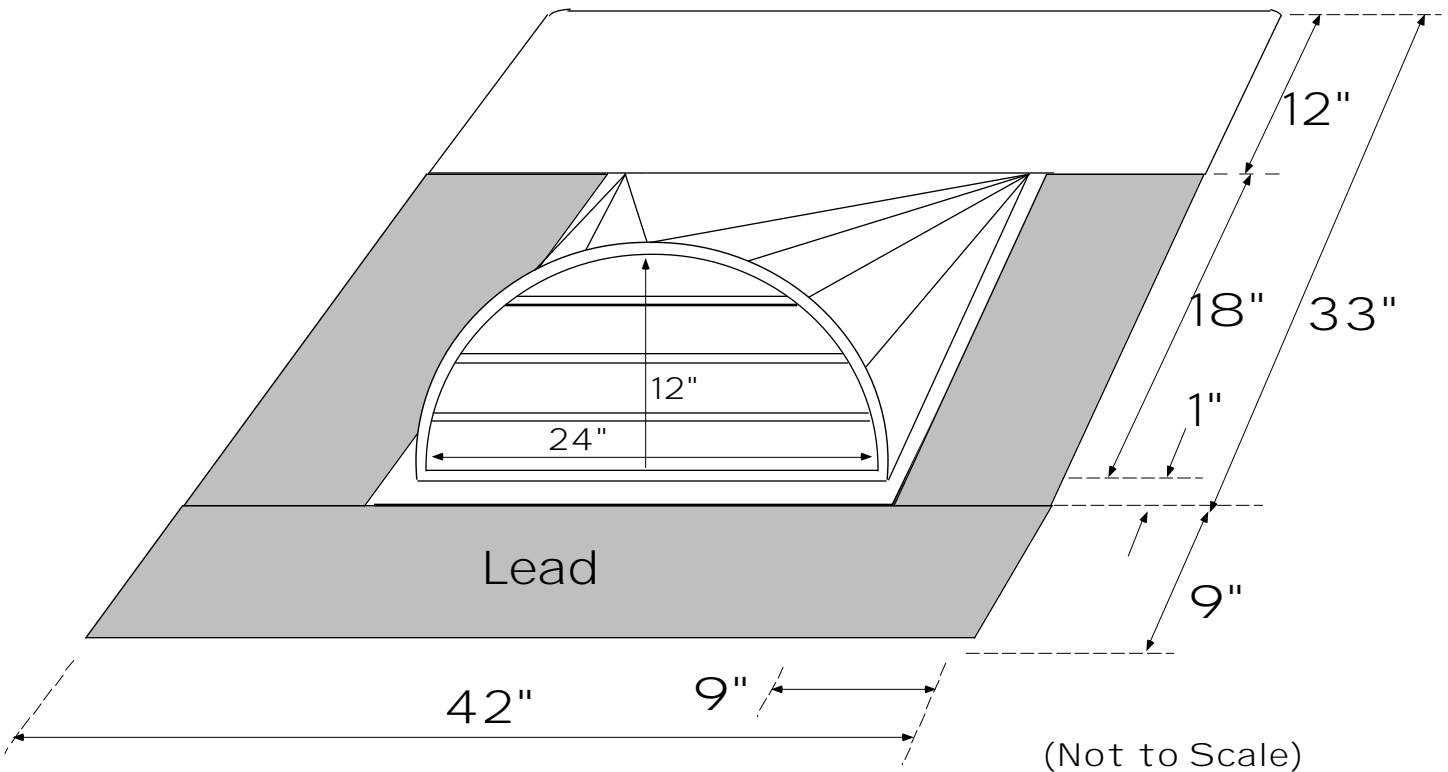

1224DL Dormer

(3-Side Lead Base)

FREE AREA =
 130 sq. inches
 6/12 thru 8/12

24 x 12" Half-Round
 louver face

26 Ga. 1-Piece Shell
 1/4" mesh screen