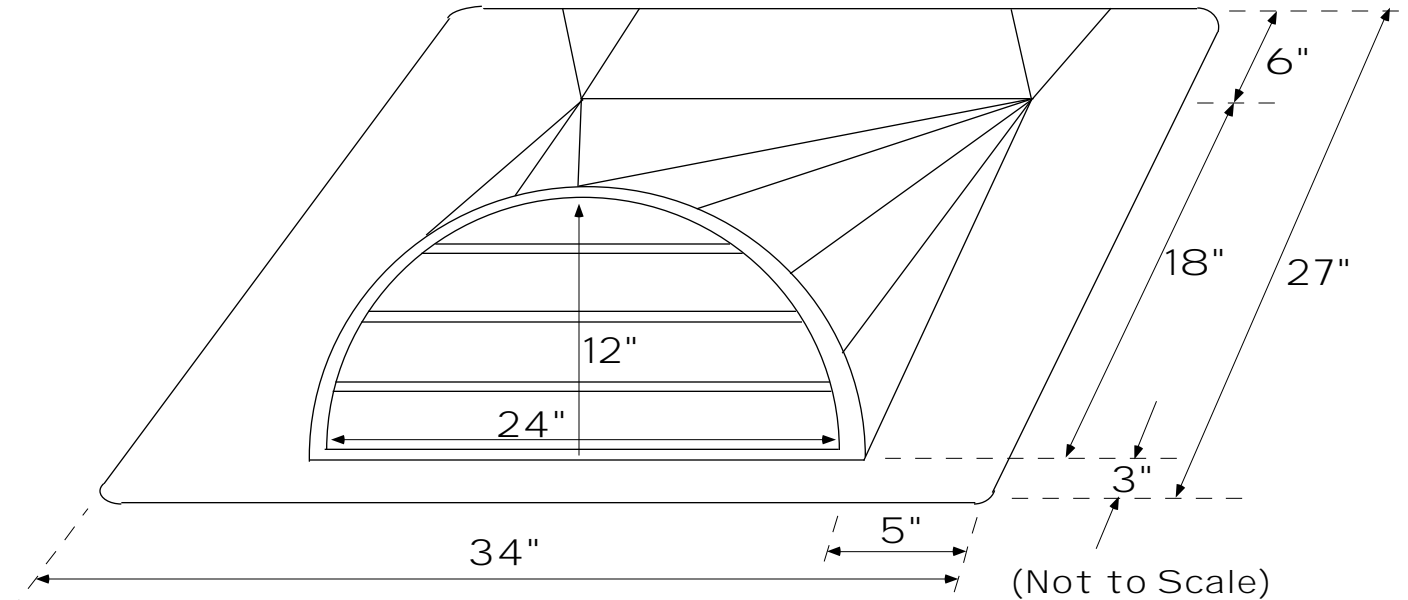

A NEW LINE OF QUALITY PRODUCTS

Deliver to: 12900 Hickman Street • Waterford • California 95386

(209)874-2302

Mail to: P. O. Box 130 • Waterford • CA 95386

FAX: (209)874-1884

E-Mail to: sales@plycovents.com Visit us at <http://www.plycovents.com> TOLL FREE: (800)223-6067

1224 Dormer

(Comp. Base)

FREE AREA =
130 sq. inches
6/12 thru 8/12